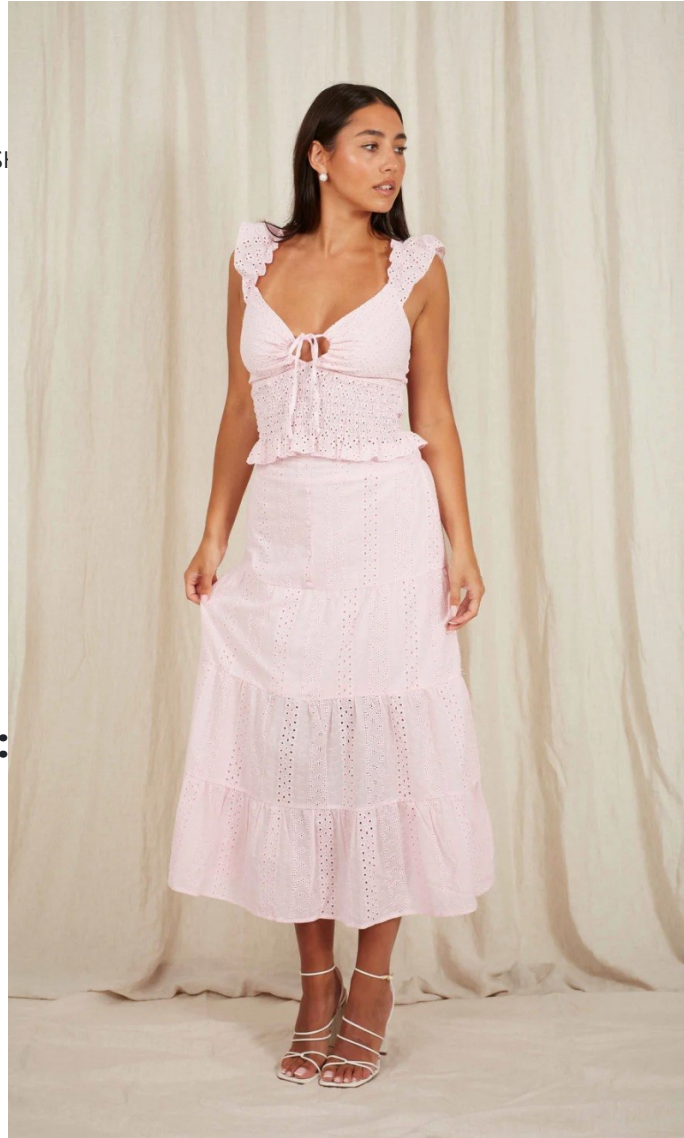

Order No: 598068

LSKW-674GSELODIW

DESCRIPTION:

LADIES GO ING SO MEWHERE TIERED MIDI SK

COMPOSITION:

100% CO TTON

COLOURS:

4 x WHITE
PLEASE PACK IN BDCM