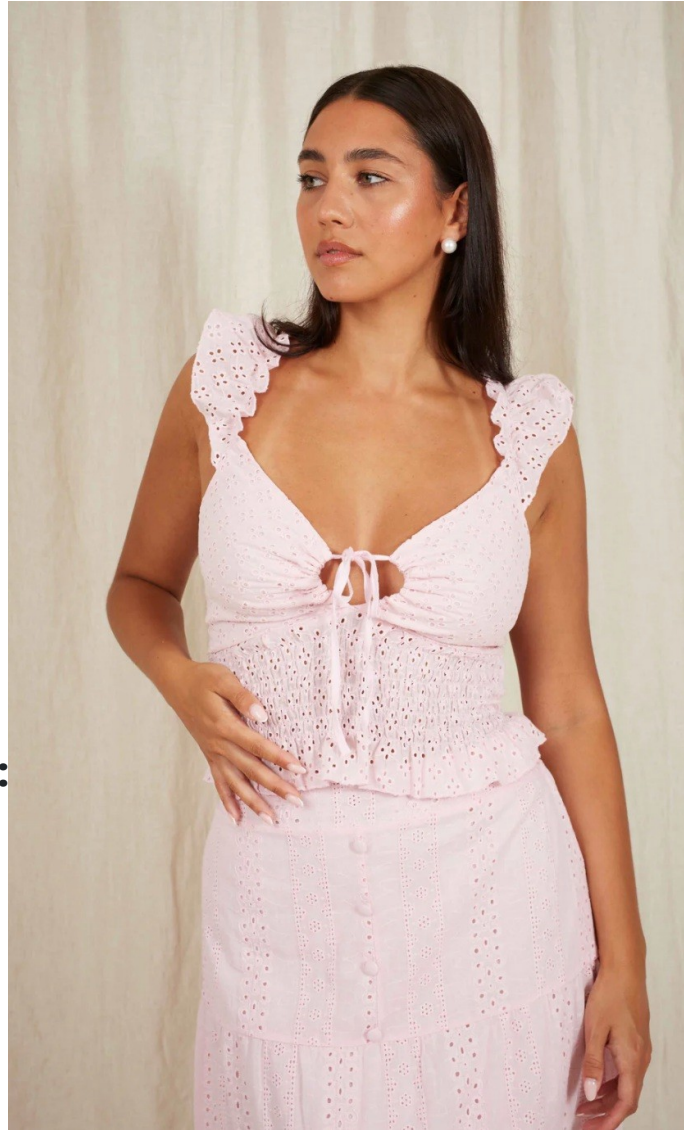

DELIVERY: Cart Stock

Order No: 598063

LWT-674GSLUCIEW

DESCRIPTION:

LADIES GO ING SO MEWHERE SWEETHEART
NECKLINE FRO NT TIE TO P

COMPOSITION:

100% PO LYESTER - WO VEN

COLOURS: